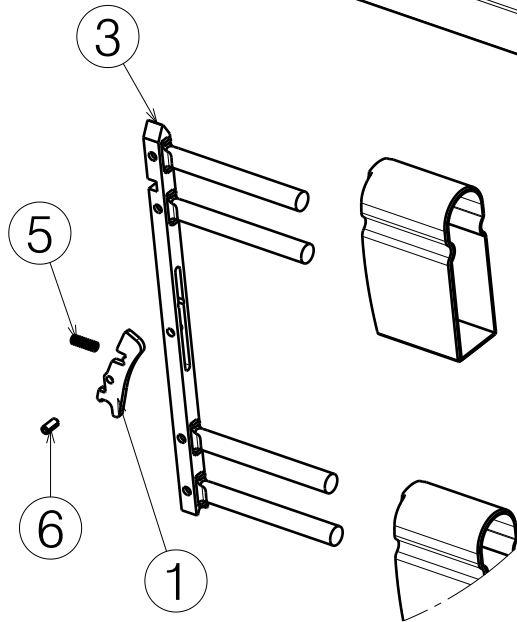

Material			
No.	Plan	Article	Quantity
1	YP05103	2899400	2
2	XP01354	2992393	4
3	XP01346	2992391	2
4	XP01353	2992927	2
5	XP01350	2899900	2
6	D4x10 DIN 1481	2992925	2
7*	---	US00011	1

| \* - Not depicted

A (1:4)

A (1:4)  
(After assembly)

1911982 - complete

EP00200 / I

<b>SIDEBARS 969</b>				Plan No. EP00200 / I
(Luna 2   Luna Basic 2   Club   Club Vario)				
Scale: 1:8	Drafted	Verified	Confirmed	
Date	25/03/2015	26/06/2024	26/06/2024	
Initials	AZ	PM	TK	