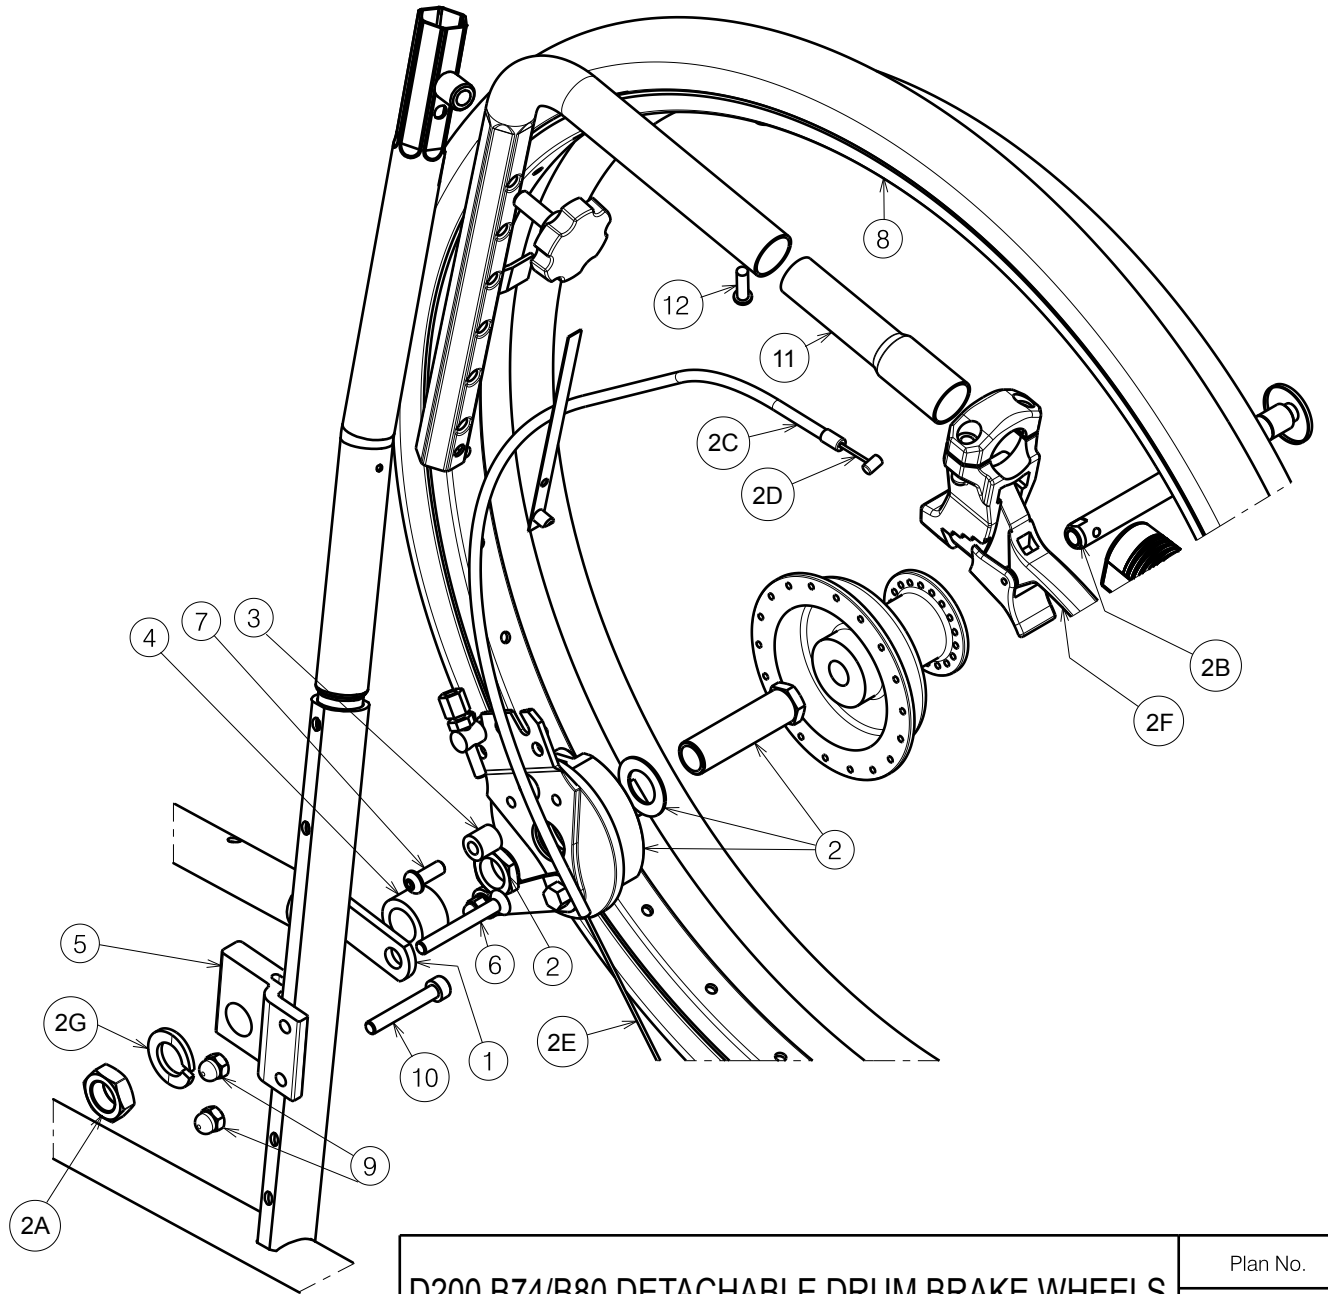

Material			
No.	Plan	Article	Quantity
1	X002356	1502800	2
2	---	1906419 (L)	1
	---	1906420 (R)	1
2A	X002437	1992699	2
2B	---	1906205	2
2C	---	1993218	(2X) 0.73m
2D	---	1004094	2
2E	---	1004109	2
2F	---	1994450	2
2G	---	1993237	2
3	XC00017	1C11600	2
4	X000185	G000790	2
5	X003852	16700	2
6	---	1001486	2
7	---	1006999	2
8	---	3990599	2
9	---	1008492	4
10	---	1003109	2
11	Y001772	1760900	2
12	---	1001589	2

2A - 2G part of 2

EC00099/A

D200 B74/B80 DETACHABLE DRUM BRAKE WHEELS

Plan No.

EC00099/A

Scale: 1:4

Drafted

Verified