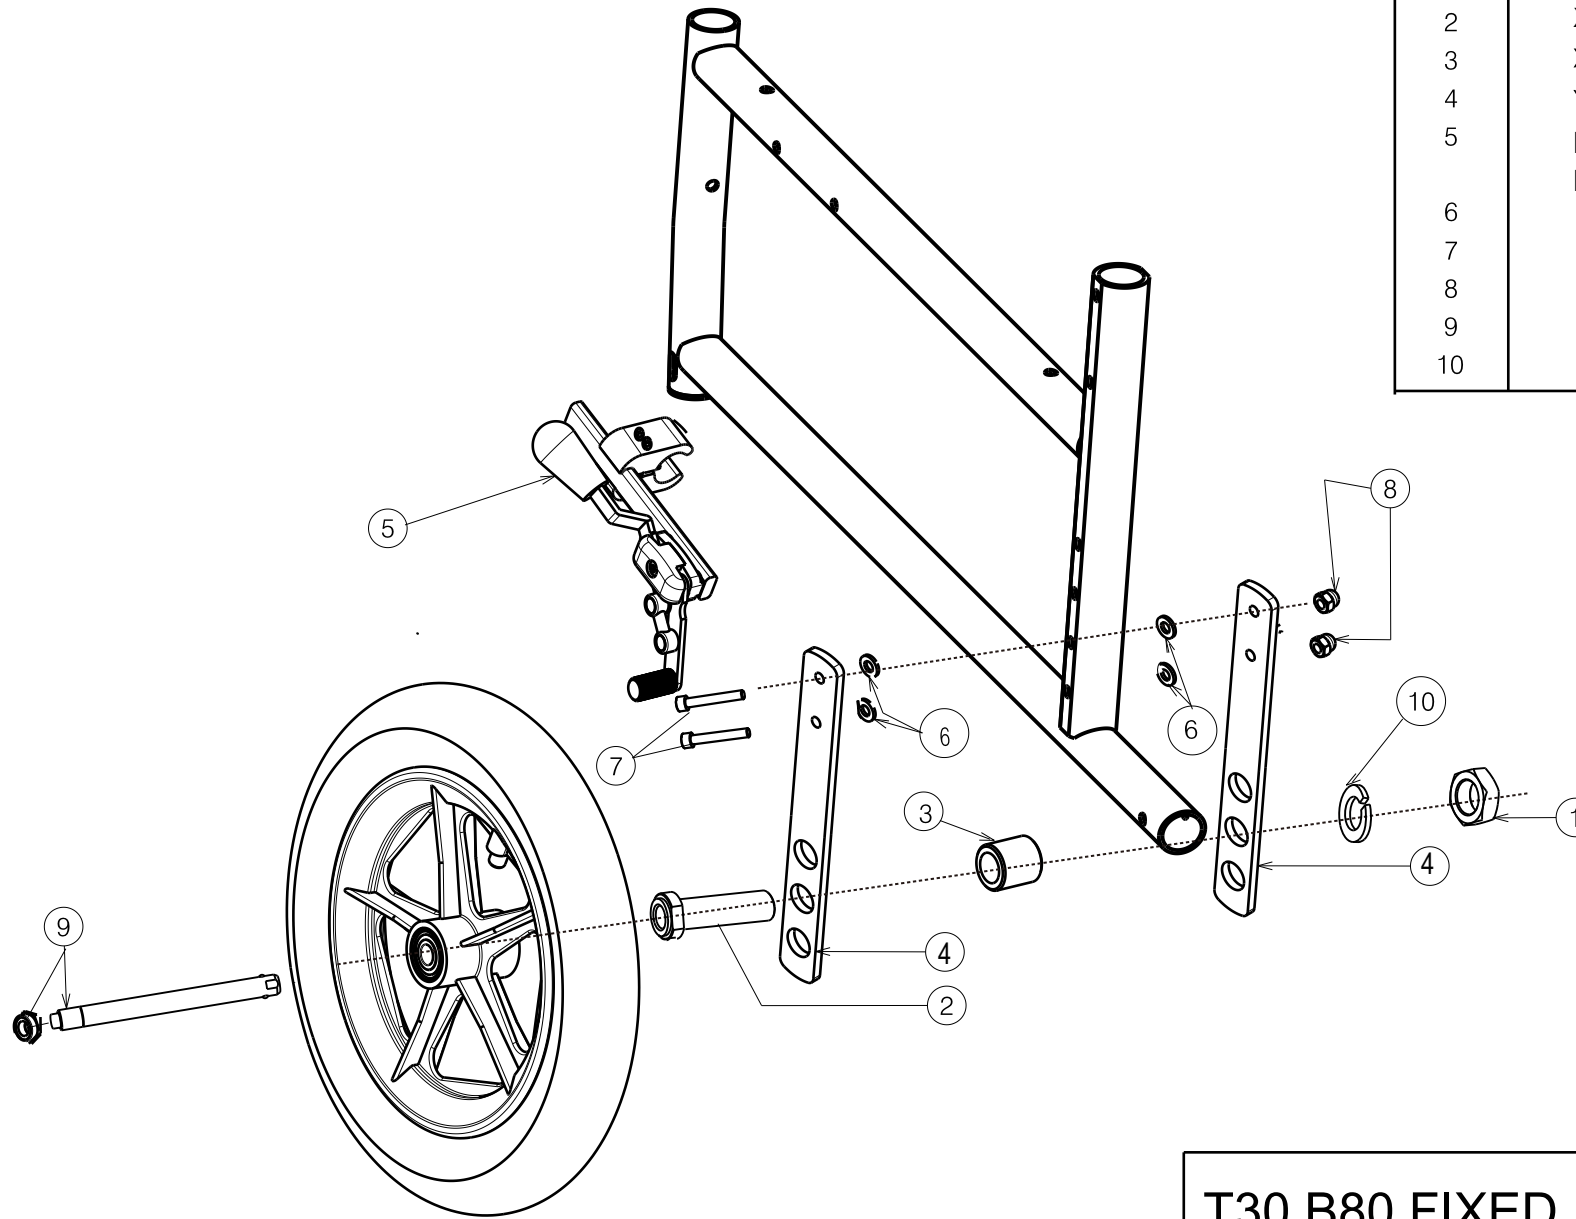

Material			
No.	Plan	Article	Quantity
1	X002437	1992699	2
2	X003662	1998693	2
3	X002265	1500054	2
4	Y017193	1743854	4
5	EC00194	3991488 (L)	1
	EC00196	3991489 (R)	1
6	---	1001564	8
7	---	1003109	4
8	---	1008492	4
9	---	1905243	2
10	---	1993237	2

Left side only depicted

EC00241/A

T30 B80 FIXED FOR D100/D200				Plan No.
				EC00241/A
Scale: 1:4	Drafted	Verified	Confirmed	
Date	05/09/2014	05/09/2014	05/09/2014	
Initials	Betty	JJQ	TG	